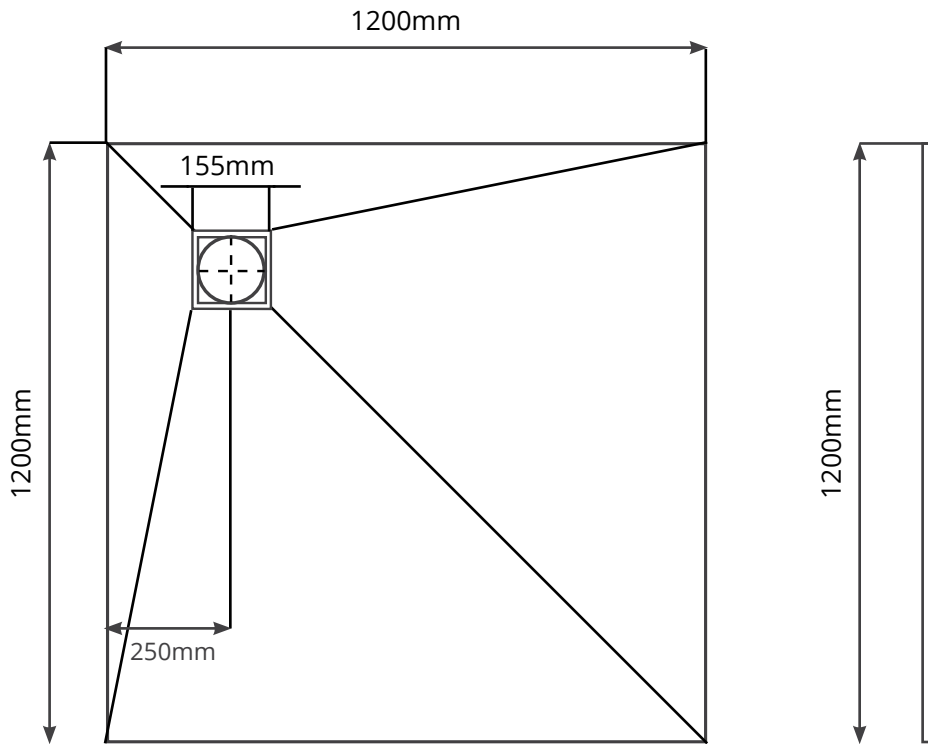

800 x 800 x 30mm Centre Drain

900 x 900 x 30mm Centre Drain

1000 x 1000 x 30mm Centre Drain

1200 x 1200 x 30mm Centre Drain

1200 x 900 x 30mm Centre Drain

900 x 900 x 30mm Linear Centre Drain

1200 x 900 x 30mm Linear Centre Drain

900 x 900 x 30mm Linear End Drain

1200 x 900 x 30mm Linear End Drain

800 x 800 x 30mm Corner Drain

900 x 900 x 30mm Corner Drain

1000 x 1000 x 30mm Corner Drain

1200 x 1200 x 30mm Corner Drain

1200 x 900 x 30mm Offset Drain

1850 x 900 x 30mm Offset Drain