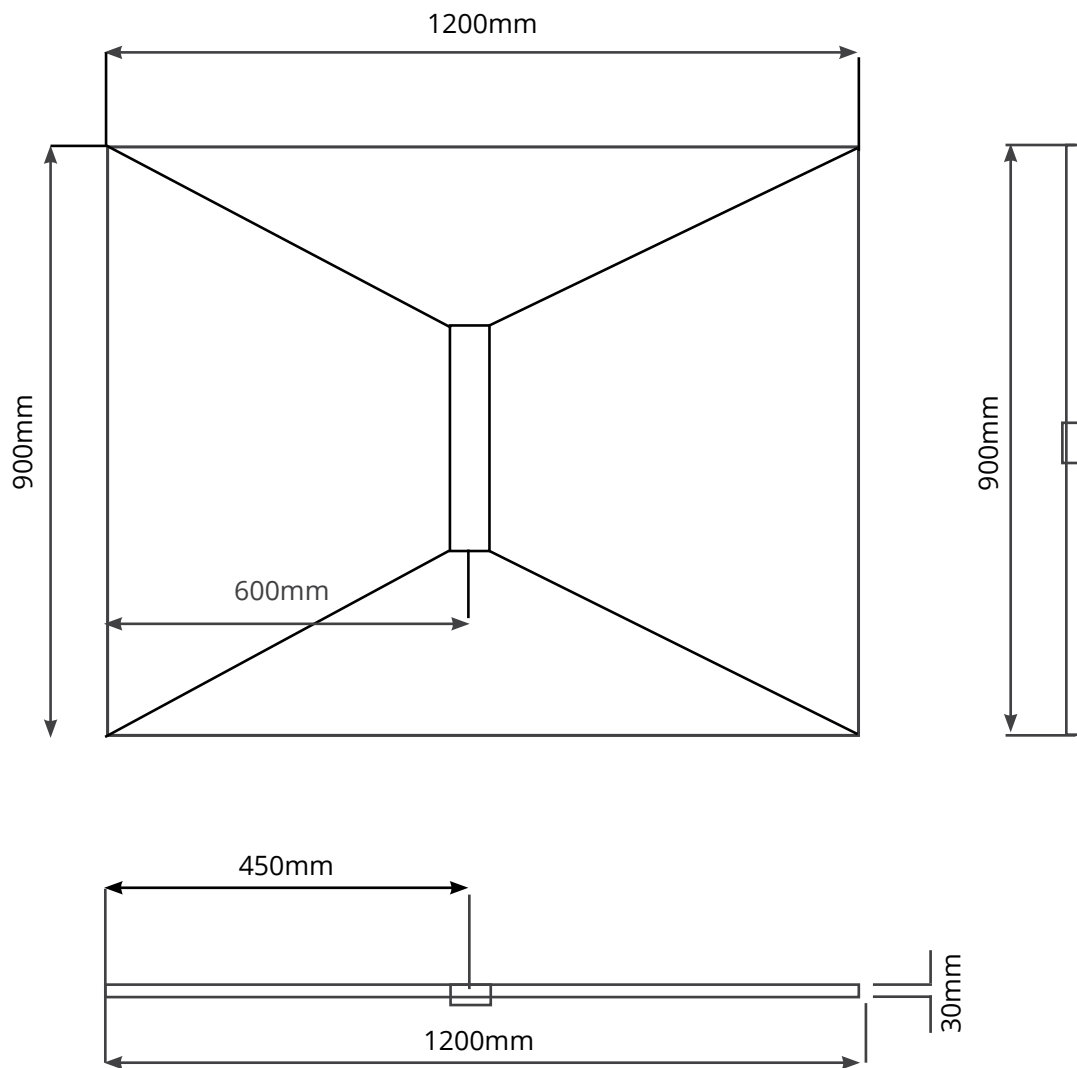

800 x 800 x 30mm Centre Drain

900 x 900 x 30mm Centre Drain

1000 x 1000 x 30mm Centre Drain

1200 x 1200 x 30mm Centre Drain

1200 x 900 x 30mm Centre Drain

900 x 900 x 30mm Linear Centre Drain

1200 x 900 x 30mm Linear Centre Drain

900 x 900 x 30mm Linear End Drain

1200 x 900 x 30mm Linear End Drain

800 x 800 x 30mm Corner Drain

900 x 900 x 30mm Corner Drain

1000 x 1000 x 30mm Corner Drain

1200 x 1200 x 30mm Corner Drain

1200 x 900 x 30mm Offset Drain

1850 x 900 x 30mm Offset Drain