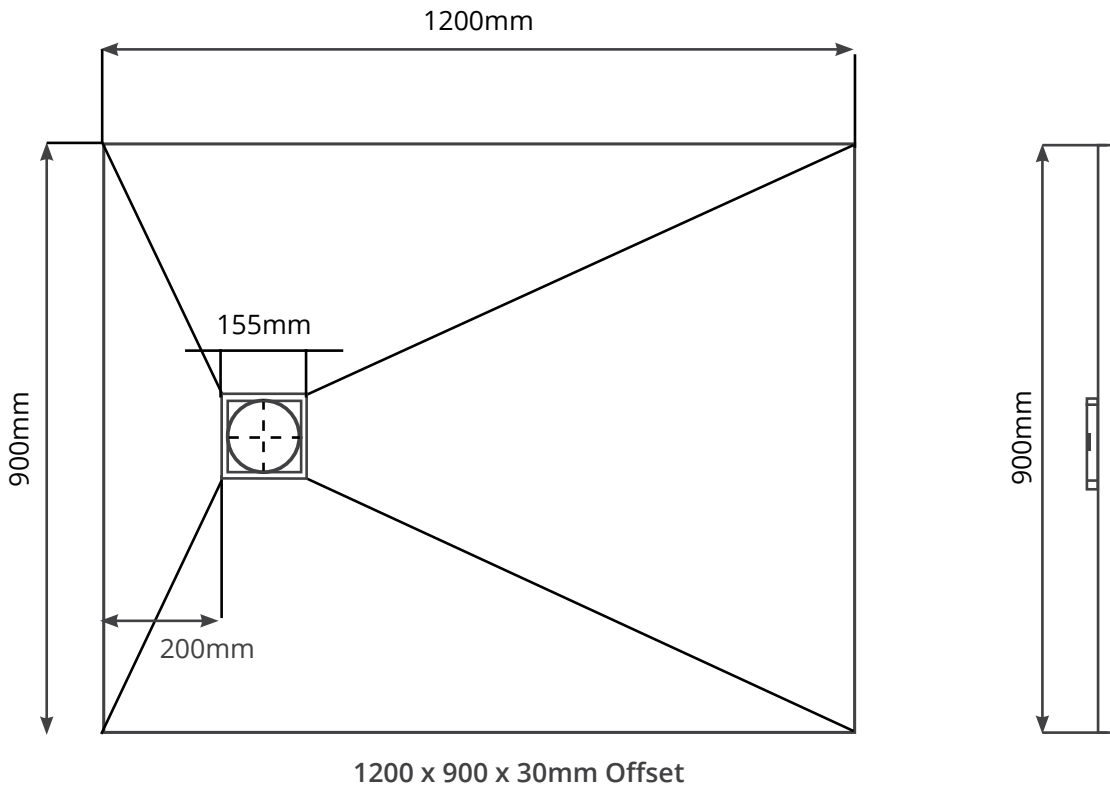

800 x 800 x 30mm Centre Drain

900 x 900 x 30mm Centre Drain

1000 x 1000 x 30mm Centre Drain

1200 x 1200 x 30mm Centre Drain

1200 x 900 x 30mm Centre Drain

900 x 900 x 30mm Linear Centre Drain

1200 x 900 x 30mm Linear Centre Drain

900 x 900 x 30mm Linear End Drain

1200 x 900 x 30mm Linear End Drain

800 x 800 x 30mm Corner Drain

900 x 900 x 30mm Corner Drain

1000 x 1000 x 30mm Corner Drain

1200 x 1200 x 30mm Corner Drain

1200 x 900 x 30mm Offset Drain

1850 x 900 x 30mm Offset Drain