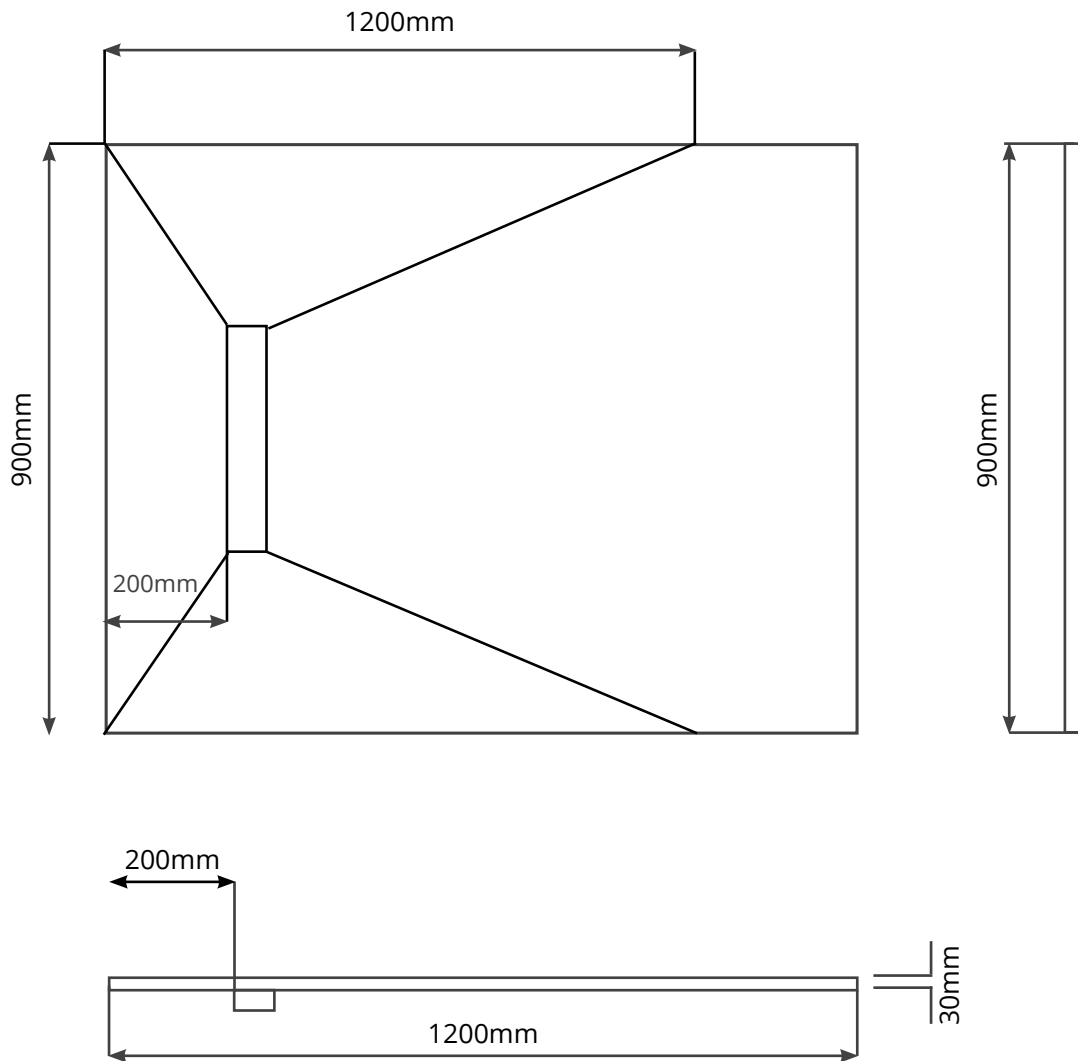

800 x 800 x 30mm Centre Drain

900 x 900 x 30mm Centre Drain

1000 x 1000 x 30mm Centre Drain

1200 x 1200 x 30mm Centre Drain

1200 x 900 x 30mm Centre Drain

900 x 900 x 30mm Linear Centre Drain

1200 x 900 x 30mm Linear Centre Drain

900 x 900 x 30mm Linear End Drain

1200 x 900 x 30mm Linear End Drain

800 x 800 x 30mm Corner Drain

900 x 900 x 30mm Corner Drain

1000 x 1000 x 30mm Corner Drain

1200 x 1200 x 30mm Corner Drain

1200 x 900 x 30mm Offset Drain

1850 x 900 x 30mm Offset Drain