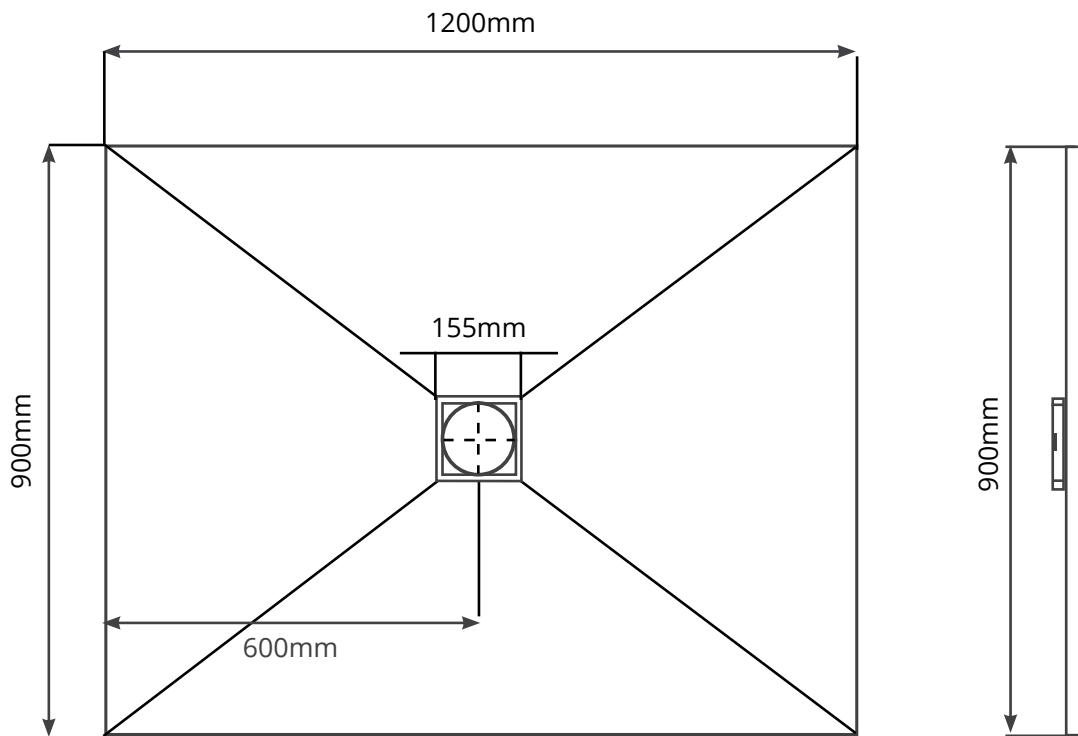

800 x 800 x 30mm Centre Drain

900 x 900 x 30mm Centre Drain

1000 x 1000 x 30mm Centre Drain

1200 x 1200 x 30mm Centre Drain

1200 x 900 x 30mm Centre Drain

900 x 900 x 30mm Linear Centre Drain

1200 x 900 x 30mm Linear Centre Drain

900 x 900 x 30mm Linear End Drain

1200 x 900 x 30mm Linear End Drain

800 x 800 x 30mm Corner Drain

900 x 900 x 30mm Corner Drain

1000 x 1000 x 30mm Corner Drain

1200 x 1200 x 30mm Corner Drain

1200 x 900 x 30mm Offset Drain

1850 x 900 x 30mm Offset Drain