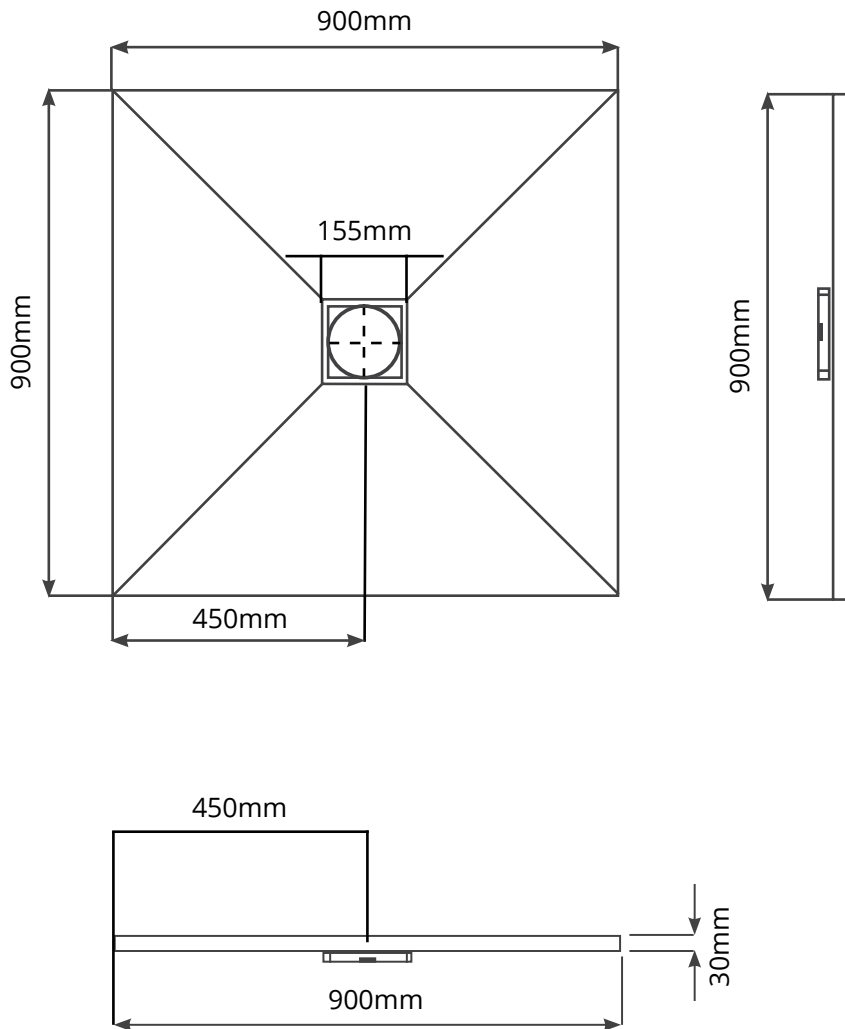

800 x 800 x 30mm Centre Drain

900 x 900 x 30mm Centre Drain

1000 x 1000 x 30mm Centre Drain

1200 x 1200 x 30mm Centre Drain

1200 x 900 x 30mm Centre Drain

900 x 900 x 30mm Linear Centre Drain

1200 x 900 x 30mm Linear Centre Drain

900 x 900 x 30mm Linear End Drain

1200 x 900 x 30mm Linear End Drain

800 x 800 x 30mm Corner Drain

900 x 900 x 30mm Corner Drain

1000 x 1000 x 30mm Corner Drain

1200 x 1200 x 30mm Corner Drain

1200 x 900 x 30mm Offset Drain

1850 x 900 x 30mm Offset Drain