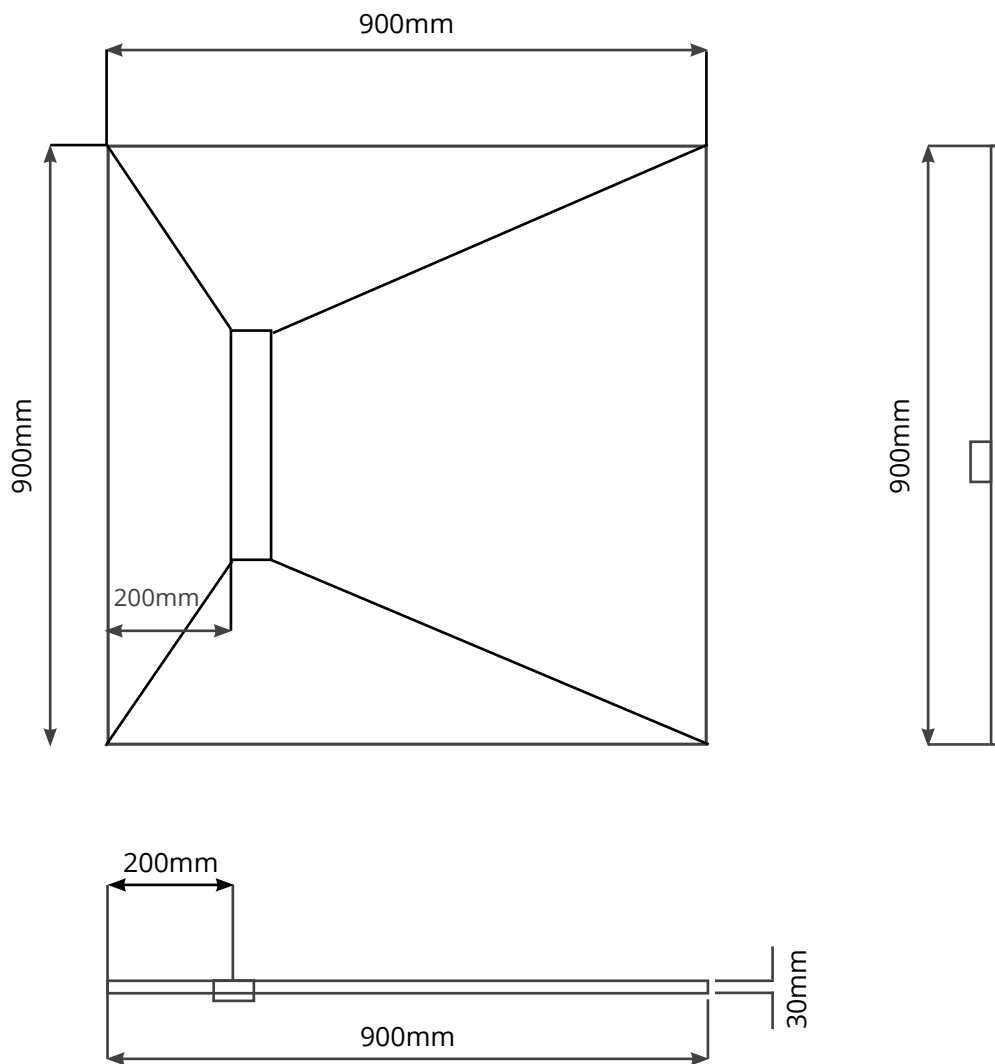

800 x 800 x 30mm Centre Drain

900 x 900 x 30mm Centre Drain

1000 x 1000 x 30mm Centre Drain

1200 x 1200 x 30mm Centre Drain

1200 x 900 x 30mm Centre Drain

900 x 900 x 30mm Linear Centre Drain

1200 x 900 x 30mm Linear Centre Drain

900 x 900 x 30mm Linear End Drain

1200 x 900 x 30mm Linear End Drain

800 x 800 x 30mm Corner Drain

900 x 900 x 30mm Corner Drain

1000 x 1000 x 30mm Corner Drain

1200 x 1200 x 30mm Corner Drain

1200 x 900 x 30mm Offset Drain

1850 x 900 x 30mm Offset Drain