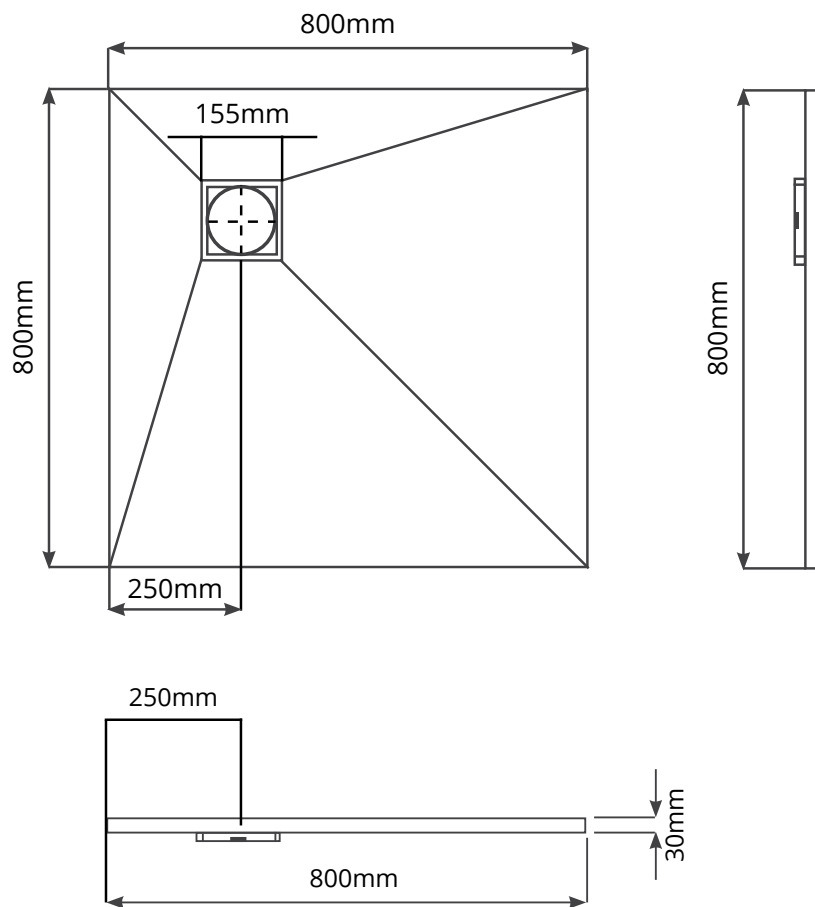

800 x 800 x 30mm Centre Drain

900 x 900 x 30mm Centre Drain

1000 x 1000 x 30mm Centre Drain

1200 x 1200 x 30mm Centre Drain

1200 x 900 x 30mm Centre Drain

900 x 900 x 30mm Linear Centre Drain

1200 x 900 x 30mm Linear Centre Drain

900 x 900 x 30mm Linear End Drain

1200 x 900 x 30mm Linear End Drain

800 x 800 x 30mm Corner Drain

900 x 900 x 30mm Corner Drain

1000 x 1000 x 30mm Corner Drain

1200 x 1200 x 30mm Corner Drain

1200 x 900 x 30mm Offset Drain

1850 x 900 x 30mm Offset Drain