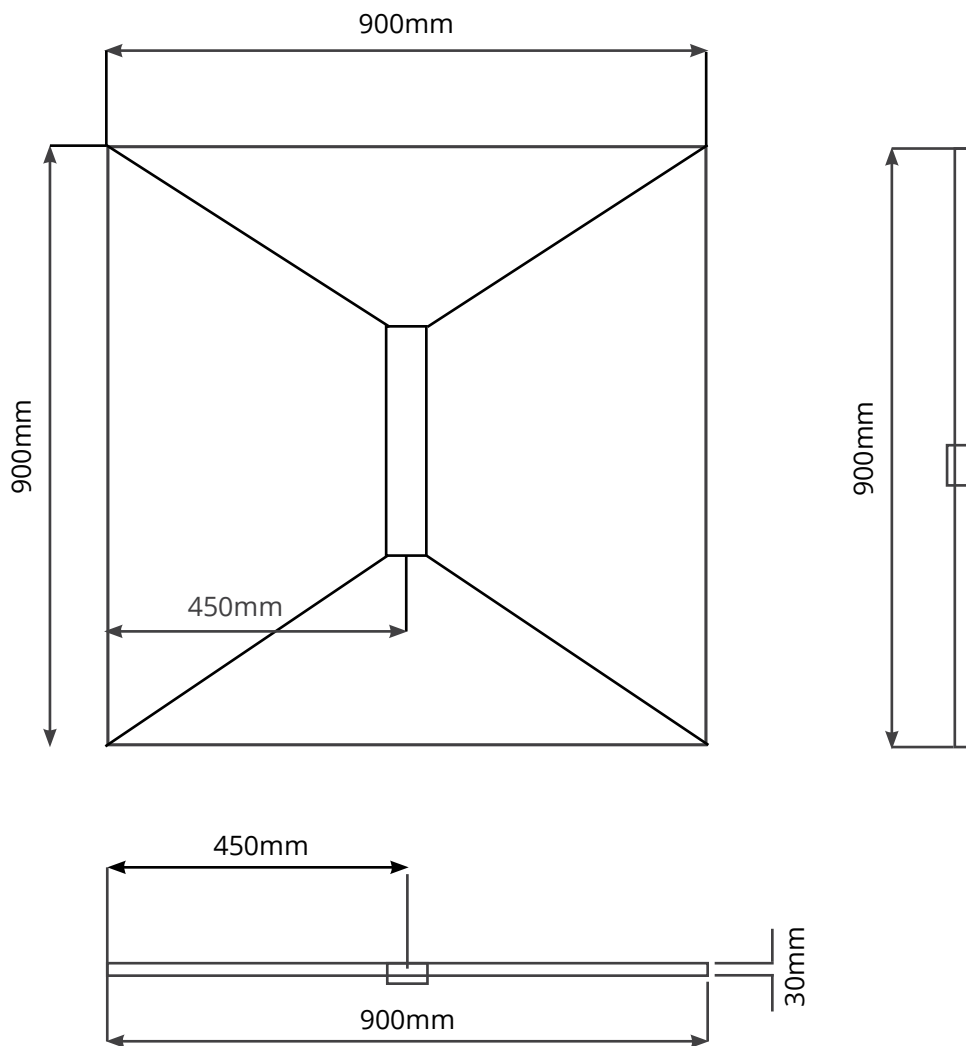

800 x 800 x 30mm Centre Drain

900 x 900 x 30mm Centre Drain

1000 x 1000 x 30mm Centre Drain

1200 x 1200 x 30mm Centre Drain

1200 x 900 x 30mm Centre Drain

900 x 900 x 30mm Linear Centre Drain

1200 x 900 x 30mm Linear Centre Drain

900 x 900 x 30mm Linear End Drain

1200 x 900 x 30mm Linear End Drain

800 x 800 x 30mm Corner Drain

900 x 900 x 30mm Corner Drain

1000 x 1000 x 30mm Corner Drain

1200 x 1200 x 30mm Corner Drain

1200 x 900 x 30mm Offset Drain

1850 x 900 x 30mm Offset Drain