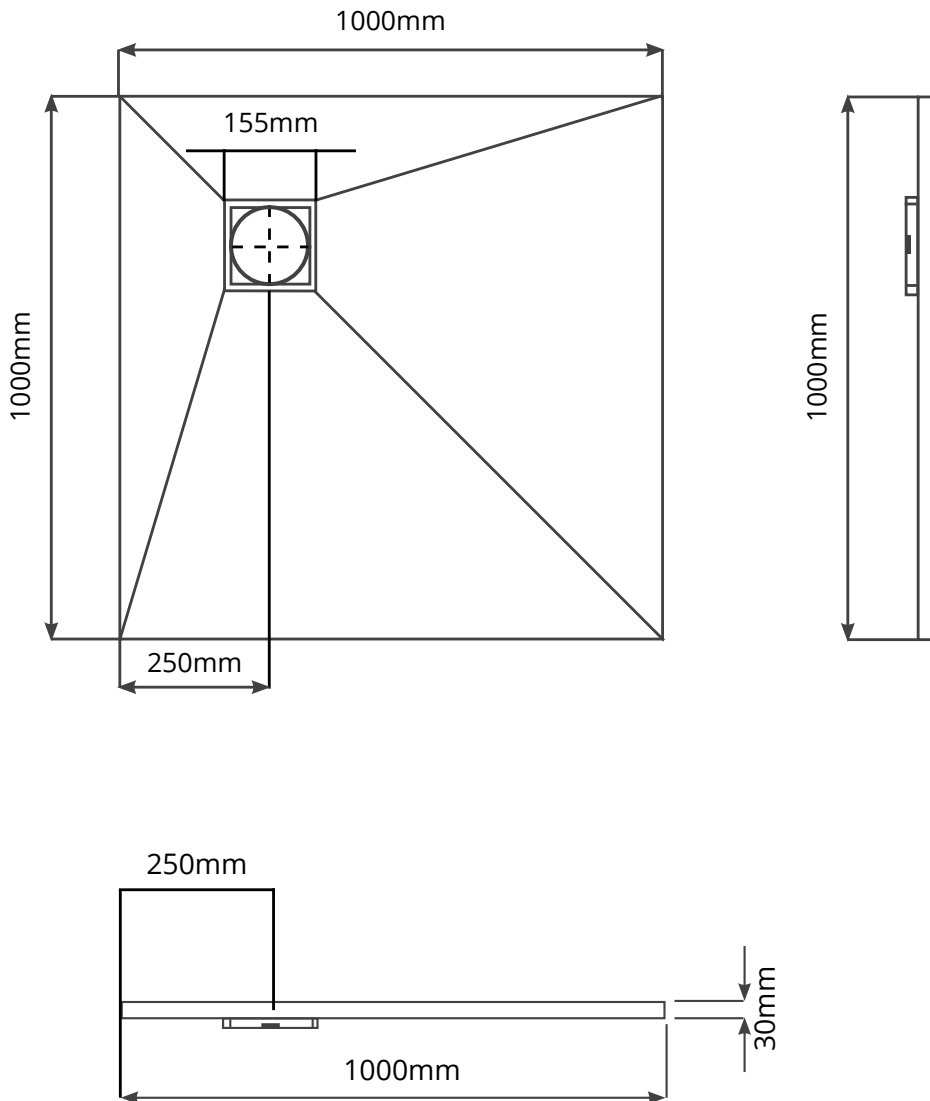

800 x 800 x 30mm Centre Drain

900 x 900 x 30mm Centre Drain

1000 x 1000 x 30mm Centre Drain

1200 x 1200 x 30mm Centre Drain

1200 x 900 x 30mm Centre Drain

900 x 900 x 30mm Linear Centre Drain

1200 x 900 x 30mm Linear Centre Drain

900 x 900 x 30mm Linear End Drain

1200 x 900 x 30mm Linear End Drain

800 x 800 x 30mm Corner Drain

900 x 900 x 30mm Corner Drain

1000 x 1000 x 30mm Corner Drain

1200 x 1200 x 30mm Corner Drain

1200 x 900 x 30mm Offset Drain

1850 x 900 x 30mm Offset Drain