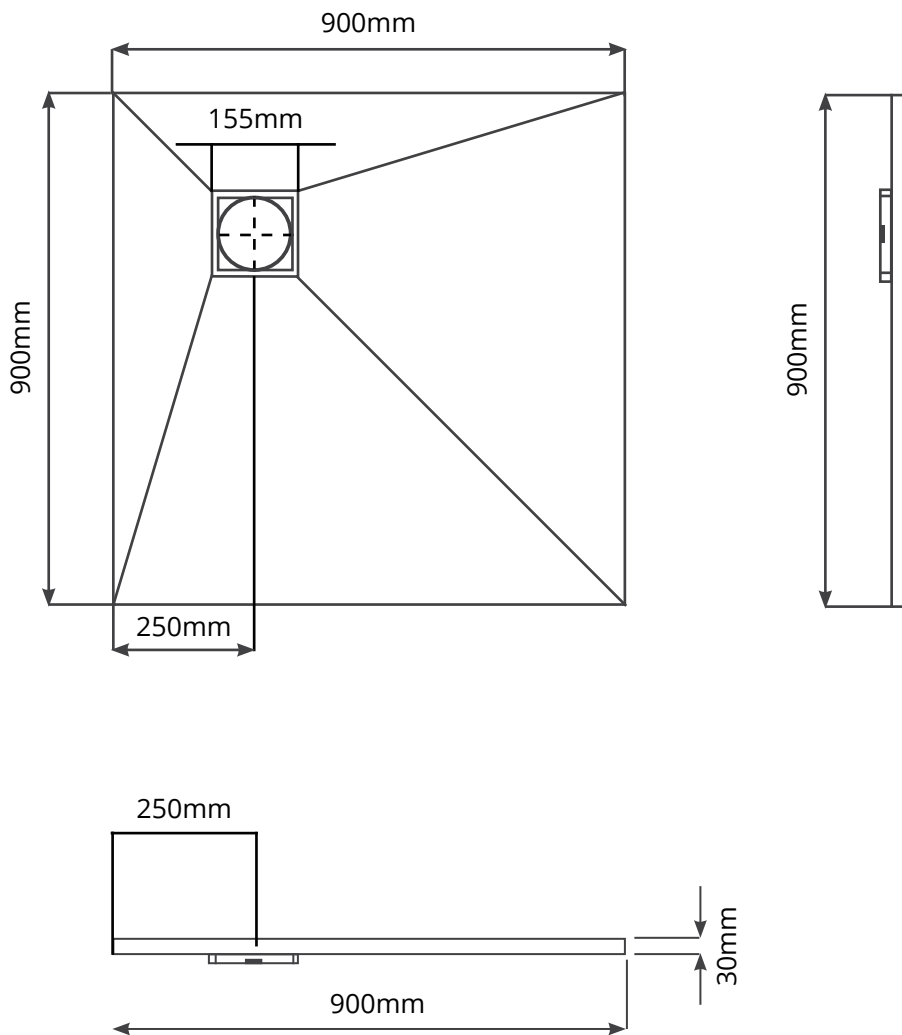

800 x 800 x 30mm Centre Drain

900 x 900 x 30mm Centre Drain

1000 x 1000 x 30mm Centre Drain

1200 x 1200 x 30mm Centre Drain

1200 x 900 x 30mm Centre Drain

900 x 900 x 30mm Linear Centre Drain

1200 x 900 x 30mm Linear Centre Drain

900 x 900 x 30mm Linear End Drain

1200 x 900 x 30mm Linear End Drain

800 x 800 x 30mm Corner Drain

900 x 900 x 30mm Corner Drain

1000 x 1000 x 30mm Corner Drain

1200 x 1200 x 30mm Corner Drain

1200 x 900 x 30mm Offset Drain

1850 x 900 x 30mm Offset Drain