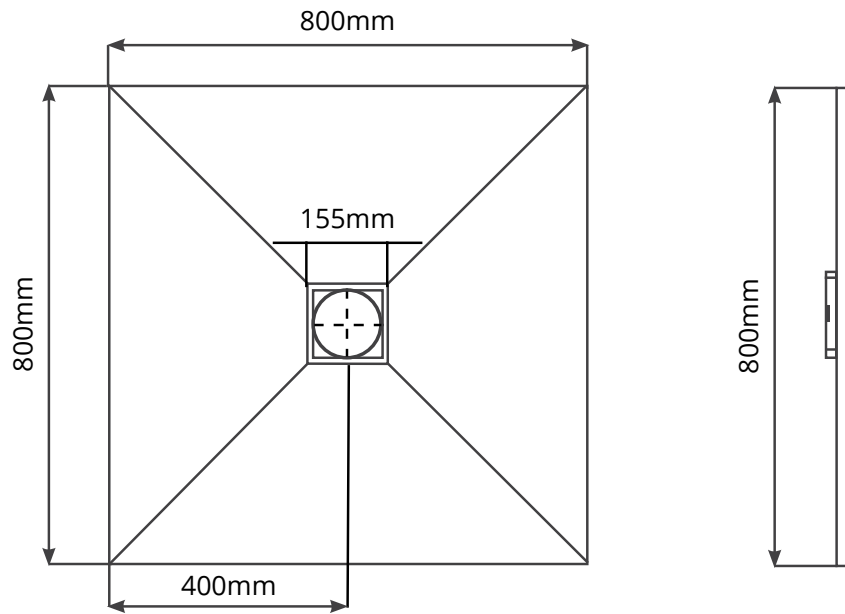

800 x 800 x 30mm Centre Drain

900 x 900 x 30mm Centre Drain

1000 x 1000 x 30mm Centre Drain

1200 x 1200 x 30mm Centre Drain

1200 x 900 x 30mm Centre Drain

900 x 900 x 30mm Linear Centre Drain

1200 x 900 x 30mm Linear Centre Drain

900 x 900 x 30mm Linear End Drain

1200 x 900 x 30mm Linear End Drain

800 x 800 x 30mm Corner Drain

900 x 900 x 30mm Corner Drain

1000 x 1000 x 30mm Corner Drain

1200 x 1200 x 30mm Corner Drain

1200 x 900 x 30mm Offset Drain

1850 x 900 x 30mm Offset Drain