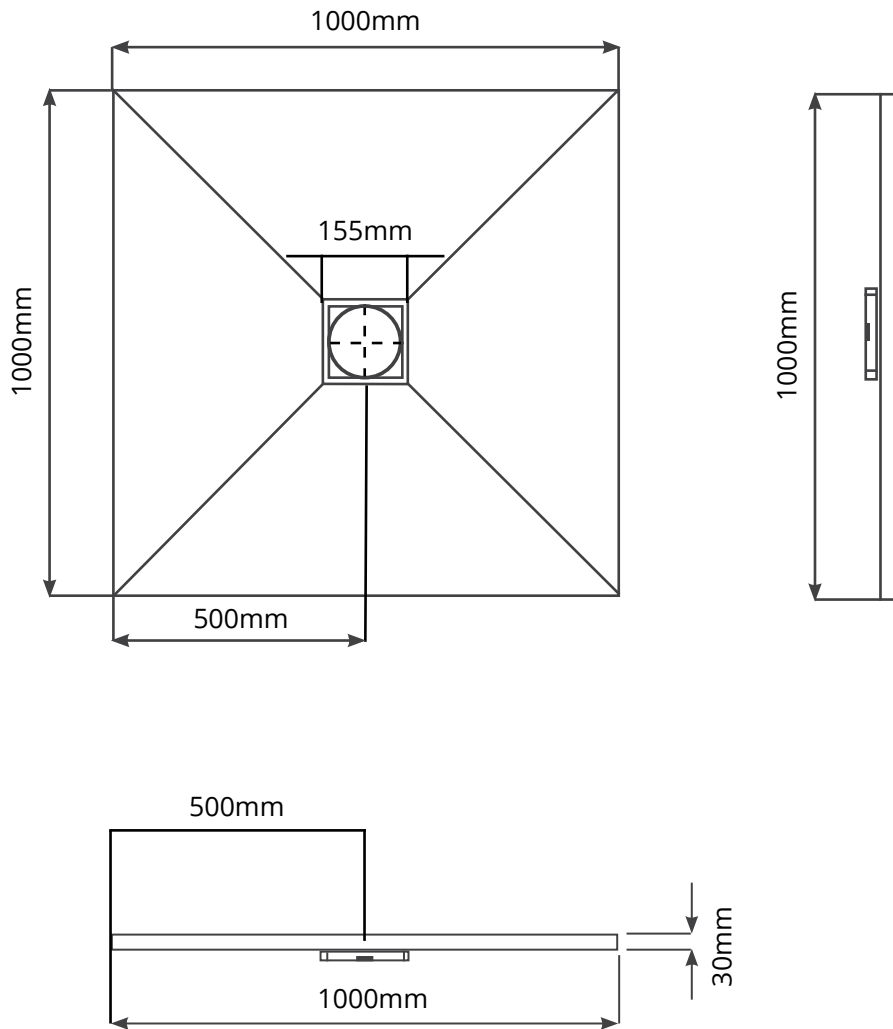

800 x 800 x 30mm Centre Drain

900 x 900 x 30mm Centre Drain

1000 x 1000 x 30mm Centre Drain

1200 x 1200 x 30mm Centre Drain

1200 x 900 x 30mm Centre Drain

900 x 900 x 30mm Linear Centre Drain

1200 x 900 x 30mm Linear Centre Drain

900 x 900 x 30mm Linear End Drain

1200 x 900 x 30mm Linear End Drain

800 x 800 x 30mm Corner Drain

900 x 900 x 30mm Corner Drain

1000 x 1000 x 30mm Corner Drain

1200 x 1200 x 30mm Corner Drain

1200 x 900 x 30mm Offset Drain

1850 x 900 x 30mm Offset Drain