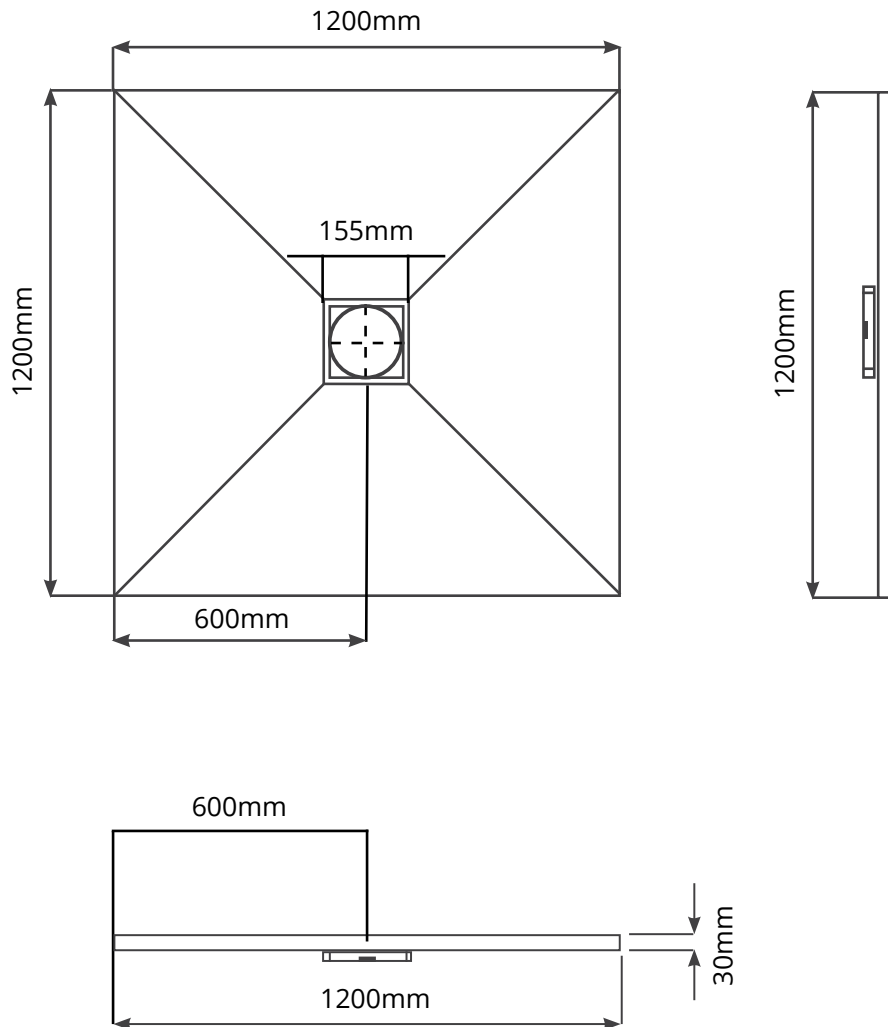

800 x 800 x 30mm Centre Drain

900 x 900 x 30mm Centre Drain

1000 x 1000 x 30mm Centre Drain

1200 x 1200 x 30mm Centre Drain

1200 x 900 x 30mm Centre Drain

900 x 900 x 30mm Linear Centre Drain

1200 x 900 x 30mm Linear Centre Drain

900 x 900 x 30mm Linear End Drain

1200 x 900 x 30mm Linear End Drain

800 x 800 x 30mm Corner Drain

900 x 900 x 30mm Corner Drain

1000 x 1000 x 30mm Corner Drain

1200 x 1200 x 30mm Corner Drain

1200 x 900 x 30mm Offset Drain

1850 x 900 x 30mm Offset Drain