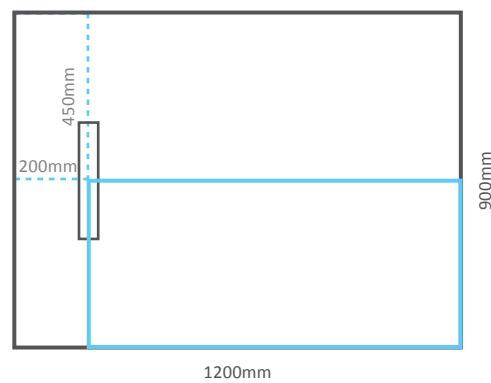

## WET ROOM SHOWER TRAYS (Corner Drain)

EDGE THICKNESS: All are 30mm thick.

OBSST-8080N

OBSST-9090N

OBSST-1010N

OBSST-1212N

## WET ROOM SHOWER TRAYS (LINEAR DRAIN)

EDGE THICKNESS: All are 30mm thick.

### LINEAR CENTRE

OBLIN-1290C

## WET ROOM SHOWER TRAYS (OFFSET DRAIN)

EDGE THICKNESS: All are 30mm thick.

OBSST-1290N

OBSST-1890N

OBSST-1290E