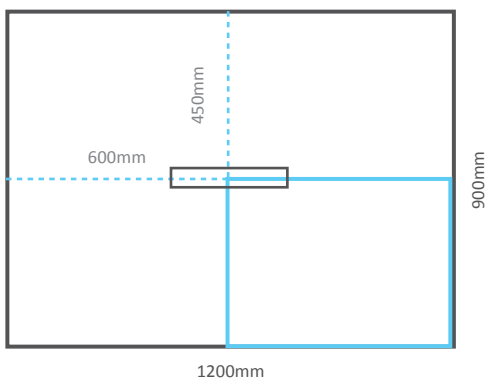

WET ROOM SHOWER TRAYS (LINEAR DRAIN)

EDGE THICKNESS: All are 30mm thick.

LINEAR CENTRE

OBLIN-1290C