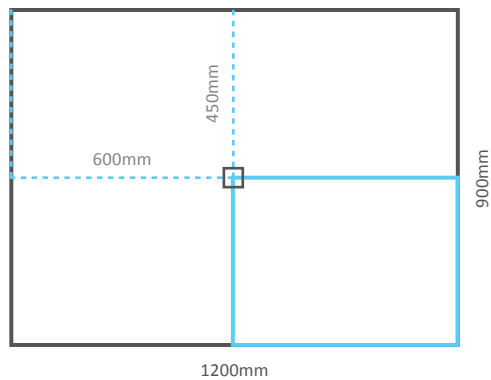

## WET ROOM SHOWER TRAYS (Centre Drain)

EDGE THICKNESS: All are 30mm thick.

OBSST-8080C

OBSST-9090C

OBSST-1010C

OBSST-1290C

OBSST-1212C

## WET ROOM SHOWER TRAYS (Corner Drain)

EDGE THICKNESS: All are 30mm thick.

OBSST-8080N

OBSST-9090N

OBSST-1010N

OBSST-1212N

## WET ROOM SHOWER TRAYS (LINEAR DRAIN)

EDGE THICKNESS: All are 30mm thick.

## WET ROOM SHOWER TRAYS (OFFSET DRAIN)

EDGE THICKNESS: All are 30mm thick.

OBSST-1290N

OBSST-1890N

OBSST-1290E