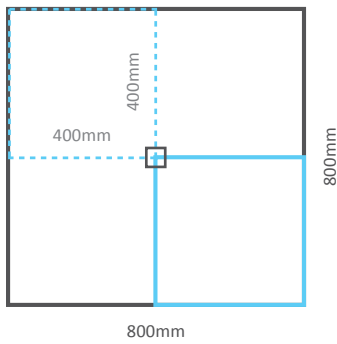

## WET ROOM SHOWER TRAYS (Centre Drain)

EDGE THICKNESS: All are 30mm thick.

OBSST-8080C

OBSST-9090C

OBSST-1010C

OBSST-1290C

OBSST-1212C

## WET ROOM SHOWER TRAYS (Corner Drain)

EDGE THICKNESS: All are 30mm thick.

OBSST-8080N

OBSST-9090N

OBSST-1010N

OBSST-1212N

## WET ROOM SHOWER TRAYS (LINEAR DRAIN)

EDGE THICKNESS: All are 30mm thick.

## WET ROOM SHOWER TRAYS (OFFSET DRAIN)

EDGE THICKNESS: All are 30mm thick.

OBSST-1290N

OBSST-1890N

OBSST-1290E