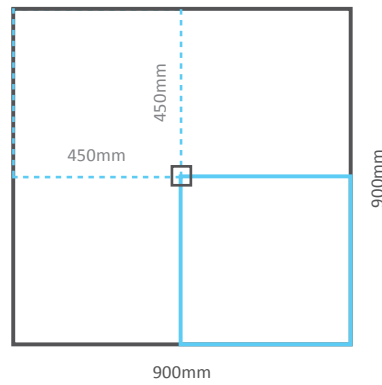

## WET ROOM SHOWER TRAYS (Centre Drain)

EDGE THICKNESS: All are 30mm thick.

OBSST-8080C

OBSST-9090C

OBSST-1010C

OBSST-1290C

OBSST-1212C

## WET ROOM SHOWER TRAYS (Corner Drain)

EDGE THICKNESS: All are 30mm thick.

OBSST-8080N

OBSST-9090N

OBSST-1010N

OBSST-1212N

## WET ROOM SHOWER TRAYS (LINEAR DRAIN)

EDGE THICKNESS: All are 30mm thick.

## WET ROOM SHOWER TRAYS (OFFSET DRAIN)

EDGE THICKNESS: All are 30mm thick.

OBSST-1290N

OBSST-1890N

OBSST-1290E