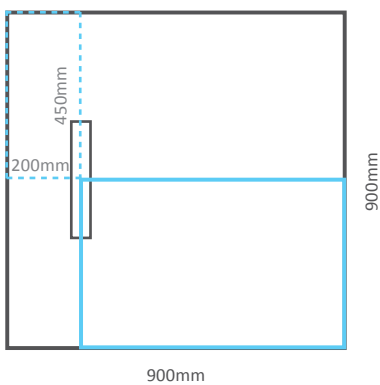

LINEAR END

OBLIN-9090E