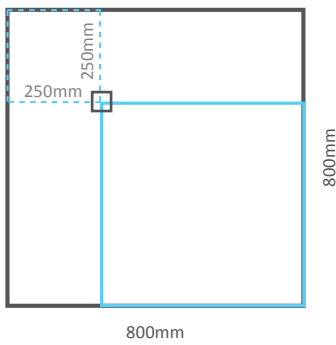

## WET ROOM SHOWER TRAYS (Centre Drain)

EDGE THICKNESS: All are 30mm thick.

OBSST-8080C

OBSST-9090C

OBSST-1010C

OBSST-1290C

OBSST-1212C

## WET ROOM SHOWER TRAYS (Corner Drain)

EDGE THICKNESS: All are 30mm thick.

OBSST-8080N

OBSST-9090N

OBSST-1010N

OBSST-1212N

## WET ROOM SHOWER TRAYS (LINEAR DRAIN)

EDGE THICKNESS: All are 30mm thick.

## WET ROOM SHOWER TRAYS (OFFSET DRAIN)

EDGE THICKNESS: All are 30mm thick.

OBSST-1290N

OBSST-1890N

OBSST-1290E