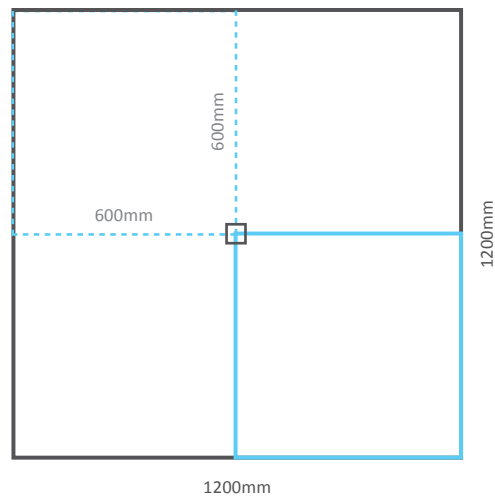

## WET ROOM SHOWER TRAYS (Centre Drain)

EDGE THICKNESS: All are 30mm thick.

OBSST-8080C

OBSST-9090C

OBSST-1010C

OBSST-1290C

OBSST-1212C

## WET ROOM SHOWER TRAYS (Corner Drain)

EDGE THICKNESS: All are 30mm thick.

OBSST-8080N

OBSST-9090N

OBSST-1010N

OBSST-1212N

## WET ROOM SHOWER TRAYS (LINEAR DRAIN)

EDGE THICKNESS: All are 30mm thick.

## WET ROOM SHOWER TRAYS (OFFSET DRAIN)

EDGE THICKNESS: All are 30mm thick.

OBSST-1290N

OBSST-1890N

OBSST-1290E