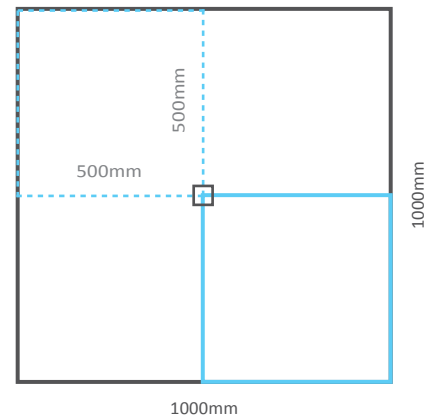

## WET ROOM SHOWER TRAYS (Centre Drain)

EDGE THICKNESS: All are 30mm thick.

OBSST-8080C

OBSST-9090C

OBSST-1010C

OBSST-1290C

OBSST-1212C

## WET ROOM SHOWER TRAYS (Corner Drain)

EDGE THICKNESS: All are 30mm thick.

OBSST-8080N

OBSST-9090N

OBSST-1010N

OBSST-1212N

## WET ROOM SHOWER TRAYS (LINEAR DRAIN)

EDGE THICKNESS: All are 30mm thick.

## WET ROOM SHOWER TRAYS (OFFSET DRAIN)

EDGE THICKNESS: All are 30mm thick.

OBSST-1290N

OBSST-1890N

OBSST-1290E