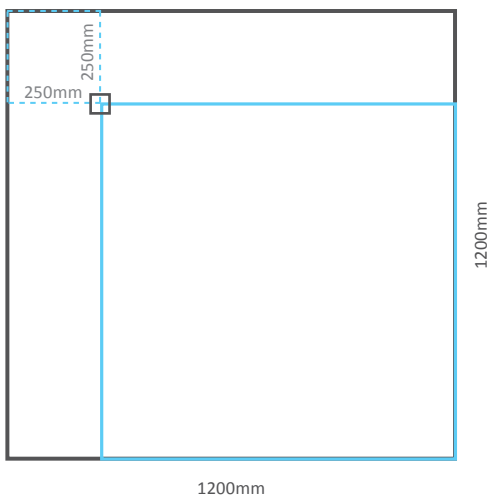

## WET ROOM SHOWER TRAYS (Centre Drain)

EDGE THICKNESS: All are 30mm thick.

OBSST-8080C

OBSST-9090C

OBSST-1010C

OBSST-1290C

OBSST-1212C

## WET ROOM SHOWER TRAYS (Corner Drain)

EDGE THICKNESS: All are 30mm thick.

OBSST-8080N

OBSST-9090N

OBSST-1010N

OBSST-1212N

## WET ROOM SHOWER TRAYS (LINEAR DRAIN)

EDGE THICKNESS: All are 30mm thick.

## WET ROOM SHOWER TRAYS (OFFSET DRAIN)

EDGE THICKNESS: All are 30mm thick.

OBSST-1290N

OBSST-1890N

OBSST-1290E