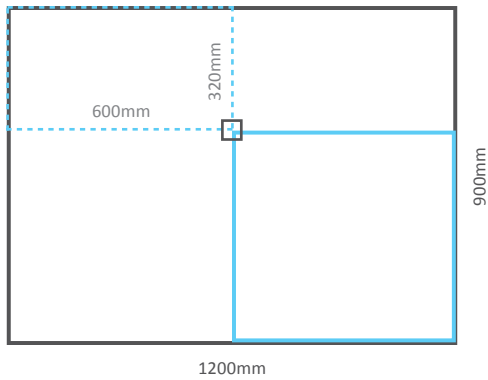

## WET ROOM SHOWER TRAYS (Centre Drain)

EDGE THICKNESS: All are 30mm thick.

OBSST-8080C

OBSST-9090C

OBSST-1010C

OBSST-1290C

OBSST-1212C

## WET ROOM SHOWER TRAYS (Corner Drain)

EDGE THICKNESS: All are 30mm thick.

OBSST-8080N

OBSST-9090N

OBSST-1010N

OBSST-1212N

## WET ROOM SHOWER TRAYS (LINEAR DRAIN)

EDGE THICKNESS: All are 30mm thick.

## WET ROOM SHOWER TRAYS (OFFSET DRAIN)

EDGE THICKNESS: All are 30mm thick.

OBSST-1290N

OBSST-1890N

OBSST-1290E