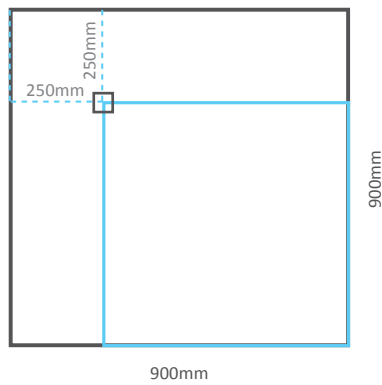

## WET ROOM SHOWER TRAYS (Centre Drain)

EDGE THICKNESS: All are 30mm thick.

OBSST-8080C

OBSST-9090C

OBSST-1010C

OBSST-1290C

OBSST-1212C

## WET ROOM SHOWER TRAYS (Corner Drain)

EDGE THICKNESS: All are 30mm thick.

OBSST-8080N

OBSST-9090N

OBSST-1010N

OBSST-1212N

## WET ROOM SHOWER TRAYS (LINEAR DRAIN)

EDGE THICKNESS: All are 30mm thick.

## WET ROOM SHOWER TRAYS (OFFSET DRAIN)

EDGE THICKNESS: All are 30mm thick.

OBSST-1290N

OBSST-1890N

OBSST-1290E