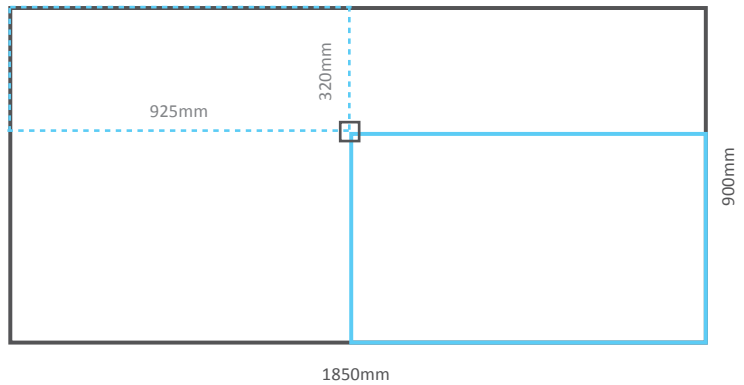

## WET ROOM SHOWER TRAYS (Corner Drain)

EDGE THICKNESS: All are 30mm thick.

OBSST-8080N

OBSST-9090N

OBSST-1010N

OBSST-1212N

## WET ROOM SHOWER TRAYS (LINEAR DRAIN)

EDGE THICKNESS: All are 30mm thick.

### LINEAR END

OBLIN-9090E

OBLIN-1290E

## WET ROOM SHOWER TRAYS (OFFSET DRAIN)

EDGE THICKNESS: All are 30mm thick.

OBSST-1290N

OBSST-1890N

OBSST-1290E