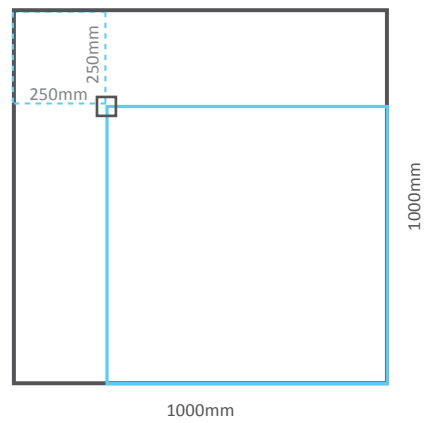

## WET ROOM SHOWER TRAYS (Centre Drain)

EDGE THICKNESS: All are 30mm thick.

OBSST-8080C

OBSST-9090C

OBSST-1010C

OBSST-1290C

OBSST-1212C

## WET ROOM SHOWER TRAYS (Corner Drain)

EDGE THICKNESS: All are 30mm thick.

OBSST-8080N

OBSST-9090N

OBSST-1010N

OBSST-1212N

## WET ROOM SHOWER TRAYS (LINEAR DRAIN)

EDGE THICKNESS: All are 30mm thick.

## WET ROOM SHOWER TRAYS (OFFSET DRAIN)

EDGE THICKNESS: All are 30mm thick.

OBSST-1290N

OBSST-1890N

OBSST-1290E